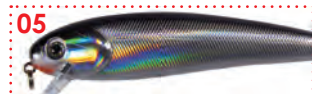

BOMBER

✚ ✚ E' un lipless minnow affondante, ideato per insidiare il cavedano e il persico negli strati superficiali dell'acqua quando questi pesci cacciano in superficie. Trova anche un buon utilizzo in fiumi di grande portata con correnti non troppo veloci. Verniciatura olografica.

✚ ✚ This lipless sinking minnow has been especially designed to target chub and perch in the upper layers of the water when they are feeding on the surface. Ideally suited for large-flow rivers with moderate current. Holographic finish.

Cod	gr	cm	Tipo	Colore
758FB1201	11,5	6	SI	C01
758FB1206	11,5	6	SI	C06
758FB1209	11,5	6	SI	C09
758FB1210	11,5	6	SI	C10
758FB1211	11,5	6	SI	C11

Cod	gr	cm	Tipo	Colore
758FC2601	27	11	SI	C01
758FC2604	27	11	SI	C04
758FC2605	27	11	SI	C05
758FC2606	27	11	SI	C06
758FC2610	27	11	SI	C10
758FC2611	27	11	SI	C11

COMMANDER

✚ ✚ Minnow dall'assetto affondante con, all'interno dei gusci, alloggiati dei rattle; artificiale concepito per insidiare grandi predatori quali lucioperca, lucci e siluri. Adatto a recuperi lenti e regolari in prossimità del fondo. Verniciatura olografica.

✚ ✚ This sinking minnow with internal rattle system is especially designed to target big predators such as zander, pike and catfish. Ideal to be worked on a slow steady retrieve close to the bottom. Holographic finish.

DEEPER

✚ ✚ Minnow con alloggiati all'interno dei due gusci alcuni rattle; adatto sia per la pesca in fiume rivolta alle trote del piano che in lago per insidiare cavedani, persici, black bass e lucci. Esplica la sua corretta azione con un recupero jerkato che ne accentua le spacciate risvegliando l'attenzione del predatore di turno anche a distanza o in acque opache. Verniciatura olografica.